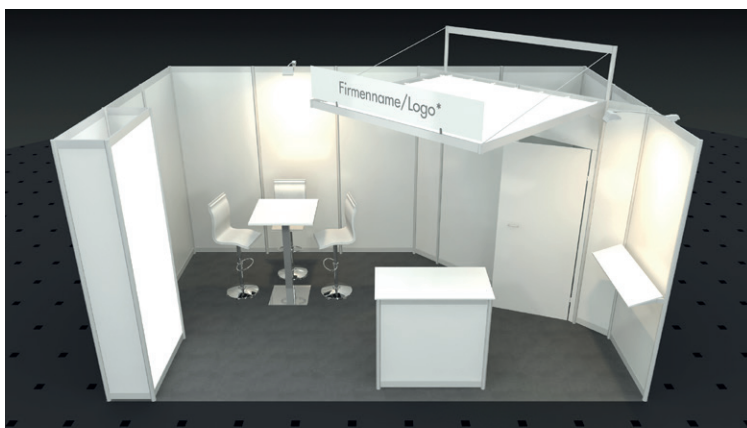

STAND CONSTRUCTION DETAILS

basic stand OCTA_Kompakt

Example corner stand 6 x 4 m *

Example row stand 5 x 3 m

463 | OCTA_Kompakt Plus

Open booth with plenty of space. The booth integrates visually inconspicuous and can be used together with the back walls for the design. The backlit acrylic surface attracts the eyes of your customers – the perfect eye-catcher!

Description

- for floor areas from 4 x 3 m
- white walls, silver frames (Octanorm stand construction system)
- backlit acrylic wall, white (custom printed*)
- ceiling sail in front of the cabin, white, translucent
- panels and walls suitable for signage*
- configurable as a row, corner or head stand

Equipment

- lockable 2-sq-m booth
- 1 high table, 3 bar stools, 1 info counter, 1 storage board
- coat rack, wastepaper basket
- 2 long arm spotlight*
- carpet standard colour gray, B1 flame-retardant, other colours possible