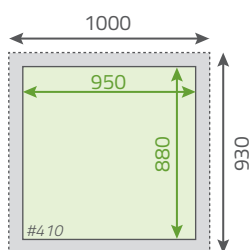

Description

- for floor areas from 4 x 3 m
- white walls, silver frames (Octanorm stand construction system)
- backlit acrylic wall, white (custom printed*)
- ceiling sail in front of the cabin, white, translucent
- panels and walls suitable for signage*
- configurable as a row, corner or head stand

We would be pleased to submit you a non-binding offer for the **design and sticking** of your trade fair stand.

If you like to create your print data by yourself, please note:

- 4/0-coloured in **CMYK**
- printable PDF, scale **1:1** with **at least 100 dpi** (or on a scale of 1:10)
- **no crop marks/print marks, no bleed addition** (please note the dimensions on this sheet)
- **design** covering several walls has to be layouted **as separate graphic for each wall**
- **please add an overall view** of the stand, so we can see the position of each graphic
- name print data: **#article_standnumber_client_visualsize.pdf**. (Example: #400001_1B12_samplecompany_950x2380.pdf)
- **NOTE:** The **item number** is stated in the **offer**

IMPORTANT:

- all elements **extending the visual size** will be covered by the stand system.
- stand walls will be disrupted by a brace of **40 mm**

print size (in mm)

- print size
- visual size

① slim wall

② acrylic and ③ standard wall

⑤ wall over the door²

⑦ information desk front

⑧ information desk side

④ cabin door²

2) The wall over the door is flush with upper edge of standard wall. The distance between the wall over the door and cabin door = 50 mm (based on visible dimension).