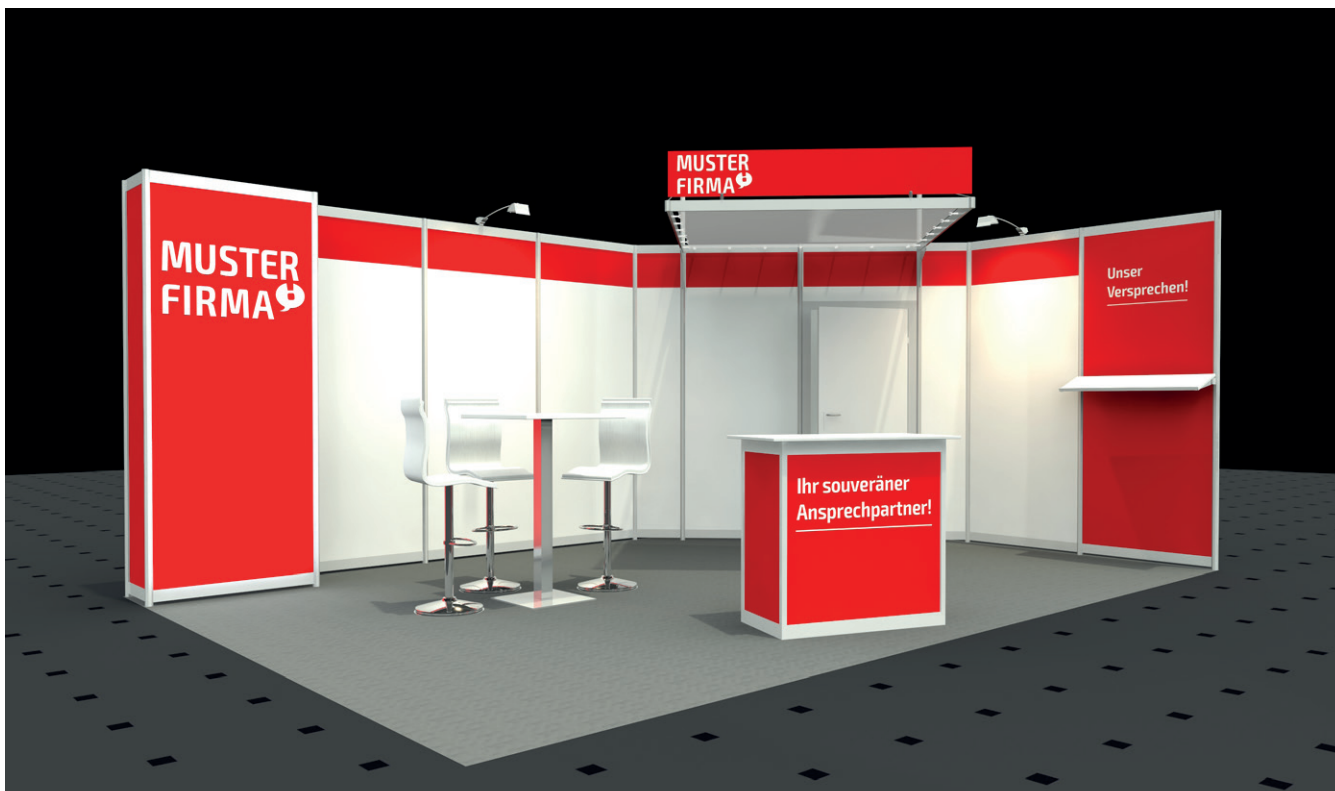

STAND CONSTRUCTION DETAILS

basic stand OCTA_Kompakt

Example corner stand 6 x 4 m *

Example row stand 5 x 3 m

463 | OCTA_Kompakt Plus

Open booth with plenty of space. The booth integrates visually inconspicuous and can be used together with the back walls for the design. The backlit acrylic surface attracts the eyes of your customers – the perfect eye-catcher!

Description

- for floor areas from 4 x 3 m
- white walls, silver frames (Octanorm stand construction system)
- backlit acrylic wall, white (custom printed*)
- ceiling sail in front of the cabin, white, translucent
- panels and walls suitable for signage*
- configurable as a row, corner or head stand

Equipment

- lockable 2-sq-m booth
- 1 high table, 3 bar stools, 1 info counter, 1 storage board
- coat rack, wastepaper basket
- 2 long arm spotlight*
- carpet standard colour gray, B1 flame-retardant, other colours possible