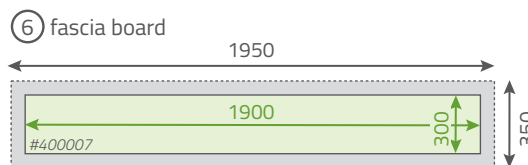

We would be pleased to submit you a non-binding offer for the **design and sticking** of your trade fair stand.

If you like to create your print data by yourself, please note:

- 4/0-coloured in **CMYK**
- printable PDF, scale **1:1** with **at least 100 dpi** (or on a scale of 1:10)
- **no crop marks/print marks, no bleed addition** (please note the dimensions on this sheet)
- **design** covering several walls has to be layouted **as separate graphic for each wall**
- **please add an overall view** of the stand, so we can see the position of each graphic
- name print data: **#article_standnumber_client_visualsize.pdf**. (Example: #400001_1B12_samplecompany_950x2380.pdf)
- **NOTE:** The **item number** is stated in the **offer**

IMPORTANT:

- all elements **extending the visual size** will be covered by the stand system.
- stand walls will be disrupted by a brace of **40 mm**

print size (in mm)

- print size
- visual size

① slim wall