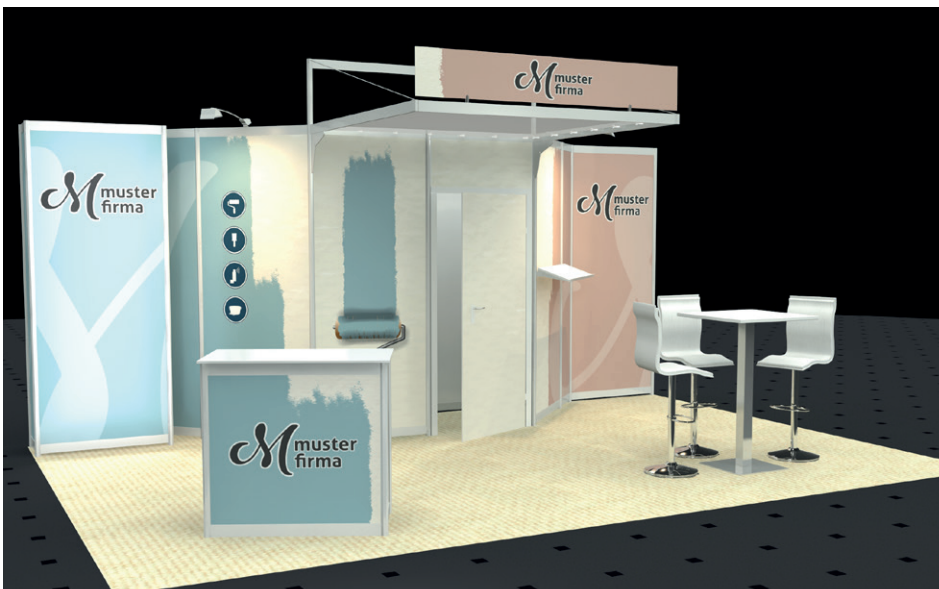

Description

- for floor areas from 4 x 3 m
- white walls, silver frames (Octanorm stand construction system)
- backlit acrylic wall, white (custom printed*)
- ceiling sail in front of the cabin, white, translucent
- panels and walls suitable for signage*
- configurable as a row, corner or head stand

Do you need help with creating the print data? We will be happy to advise you!

STAND CONSTRUCTION DETAILS

basic stand OCTA_Kompakt

Example for design and equipment*
corner stand 6 x 4 m

Example for design and equipment*
row stand 5 x 3 m

IMPORTANT

The examples on this page show optional features. They are not included in the basic price. We will be happy to advise you!

Example for design and equipment*
head stand 6 x 4 m

The basic package „equipped“ includes: high table, bar stool, info counter and storage board.

In addition to the basic stand, you may be interested in this rental furniture:

Item No. 511
table white
70 × 70 × 70 cm

Item No. 590
Leather stool Virginia
white
45 × 50 × 45 cm

Item No. 220111
Z-Bar stool, white
frame chrome, leather white
Ø 35 cm, H: 79 cm