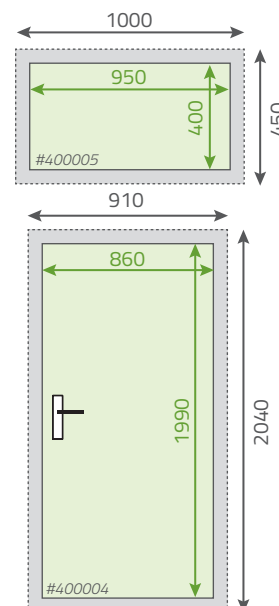

Description

- for floor areas from 4 x 3 m
- white walls, silver frames (Octanorm stand construction system)
- backlit acrylic wall, white (custom printed*)
- ceiling sail in front of the cabin, white, translucent
- panels and walls suitable for signage*
- configurable as a row, corner or head stand

We would be pleased to submit you a non-binding offer for the **design and sticking** of your trade fair stand.

If you like to create your print data by yourself, please note:

- 4/0-coloured in **CMYK**
- printable PDF, scale **1:1** with **at least 100 dpi** (or on a scale of 1:10)
- **no crop marks/print marks, no bleed addition** (please note the dimensions on this sheet)
- **design** covering several walls has to be layouted **as separate graphic for each wall**
- **please add an overall view** of the stand, so we can see the position of each graphic
- name print data: **#article_standnumber_client_visualsize.pdf**. (Example: #400001_1B12_samplecompany_950x2380.pdf)
- **NOTE:** The **item number** is stated in the **offer**

IMPORTANT:

- all elements **extending the visual size** will be covered by the stand system.
- stand walls will be disrupted by a brace of **40 mm**

print size (in mm)

- print size
- visual size

① slim wall

② acrylic and ③ standard wall

⑤ wall over the door²

⑦ information desk front

⑧ information desk side

④ cabin door²

2) The wall over the door is flush with upper edge of standard wall. The distance between the wall over the door and cabin door = 50 mm (based on visible dimension).