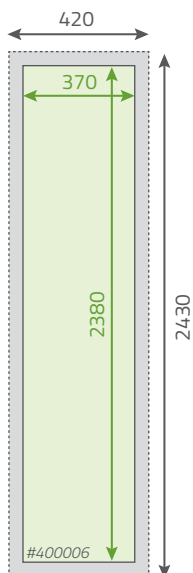

Description

- for floor areas from 4 x 3 m
- white walls, silver frames (Octanorm stand construction system)
- backlit acrylic wall, white (custom printed*)
- ceiling sail in front of the cabin, white, translucent
- panels and walls suitable for signage*
- configurable as a row, corner or head stand

We would be pleased to submit you a non-binding offer for the **design and sticking** of your trade fair stand.

If you like to create your print data by yourself, please note:

- 4/0-coloured in **CMYK**
- printable PDF, scale **1:1** with **at least 100 dpi** (or on a scale of 1:10)
- **no crop marks/print marks, no bleed addition** (please note the dimensions on this sheet)
- **design** covering several walls has to be layouted **as separate graphic for each wall**
- **please add an overall view** of the stand, so we can see the position of each graphic
- name print data: **#article_standnumber_client_visualsize.pdf**. (Example: #400001_1B12_samplecompany_950x2380.pdf)
- **NOTE:** The **item number** is stated in the **offer**

IMPORTANT:

- all elements **extending the visual size** will be covered by the stand system.
- stand walls will be disrupted by a brace of **40 mm**

print size (in mm)

- print size
- visual size

① slim wall

② acrylic and ③ standard wall

⑤ wall over the door²

⑦ information desk front

⑧ information desk side

④ cabin door²

2) The wall over the door is flush with upper edge of standard wall. The distance between the wall over the door and cabin door = 50 mm (based on visible dimension).