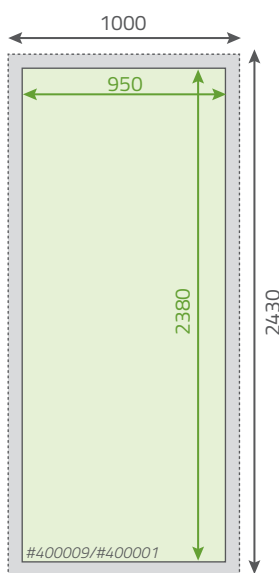

Description

- for floor areas from 4 x 3 m
- white walls, silver frames (Octanorm stand construction system)
- backlit acrylic wall, white (custom printed*)
- ceiling sail in front of the cabin, white, translucent
- panels and walls suitable for signage*
- configurable as a row, corner or head stand

We would be pleased to submit you a non-binding offer for the **design and sticking** of your trade fair stand.

If you like to create your print data by yourself, please note:

- 4/0-coloured in **CMYK**
- printable PDF, scale **1:1** with **at least 100 dpi** (or on a scale of 1:10)
- **no crop marks/print marks, no bleed addition** (please note the dimensions on this sheet)
- **design** covering several walls has to be layouted **as separate graphic for each wall**
- **please add an overall view** of the stand, so we can see the position of each graphic
- name print data: **#article_standnumber_client_visualsize.pdf**. (Example: #400001_1B12_samplecompany_950x2380.pdf)
- **NOTE:** The **item number** is stated in the **offer**

IMPORTANT:

- all elements **extending the visual size** will be covered by the stand system.
- stand walls will be disrupted by a brace of **40 mm**

print size (in mm)

- print size
- visual size

① slim wall

② acrylic and ③ standard wall

⑤ wall over the door²

⑦ information desk front

⑧ information desk side

④ cabin door²

2) The wall over the door is flush with upper edge of standard wall. The distance between the wall over the door and cabin door = 50 mm (based on visible dimension).