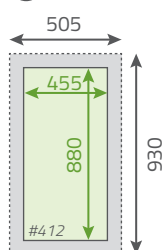

We would be pleased to submit you a non-binding offer for the **design and sticking** of your trade fair stand.

If you like to create your print data by yourself, please note:

- 4/0-coloured in **CMYK**
- printable PDF, scale **1:1** with **at least 100 dpi** (or on a scale of 1:10)
- **no crop marks/print marks, no bleed addition** (please note the dimensions on this sheet)
- **design** covering several walls has to be layouted **as separate graphic for each wall**
- **please add an overall view** of the stand, so we can see the position of each graphic
- name print data: **#article_standnumber_client_visualsize.pdf**. (Example: #400001_1B12_samplecompany_950x2380.pdf)
- **NOTE:** The **item number** is stated in the **offer**

IMPORTANT:

- all elements **extending the visual size** will be covered by the stand system.
- stand walls will be disrupted by a brace of **40 mm**

print size (in mm)

- print size
- visual size

① slim wall

② acrylic and ③ standard wall

⑤ wall over the door²

⑦ information desk front

⑧ information desk side

④ cabin door²

2) The wall over the door is flush with upper edge of standard wall. The distance between the wall over the door and cabin door = 50 mm (based on visible dimension).

In addition to the basic stand, you may be interested in this rental furniture:

Item No. 511
table white
70 × 70 × 70 cm

Item No. 590
Leather stool Virginia
white
45 × 50 × 45 cm

Item No. 220111
Z-Bar stool, white
frame chrome, leather white
Ø 35 cm, H: 79 cm