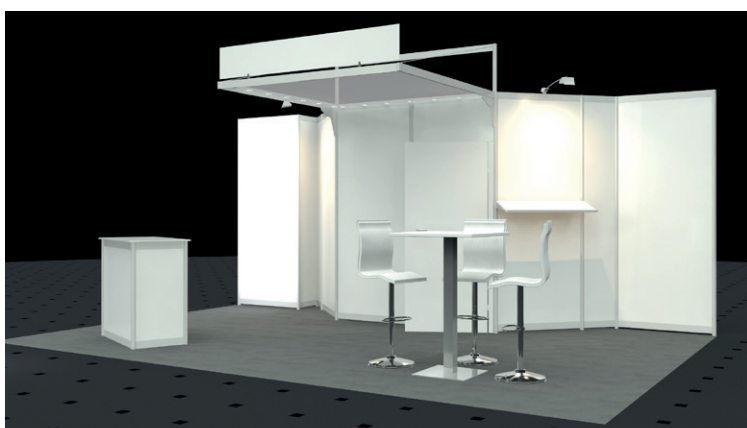

STAND CONSTRUCTION DETAILS

basic stand OCTA_Kompakt

Example corner stand 6 x 4 m *

Example row stand 5 x 3 m

463 | OCTA_Kompakt Plus

Open booth with plenty of space. The booth integrates visually inconspicuous and can be used together with the back walls for the design. The backlit acrylic surface attracts the eyes of your customers – the perfect eye-catcher!

Description

- for floor areas from 4 x 3 m
- white walls, silver frames (Octanorm stand construction system)
- backlit acrylic wall, white (custom printed*)
- ceiling sail in front of the cabin, white, translucent
- panels and walls suitable for signage*
- configurable as a row, corner or head stand

Equipment

- lockable 2-sq-m booth
- 1 high table, 3 bar stools, 1 info counter, 1 storage board
- coat rack, wastepaper basket
- 2 long arm spotlight*
- carpet standard colour gray, B1 flame-retardant, other colours possible

Also available:

464 | OCTA_Compact Basic – walls, panel, carpet gray

- without high table and bar stools
- info counter, storage board, lighting*, carpet gray

Expandable with furniture, accessories and technology. Our catalog is available for download!