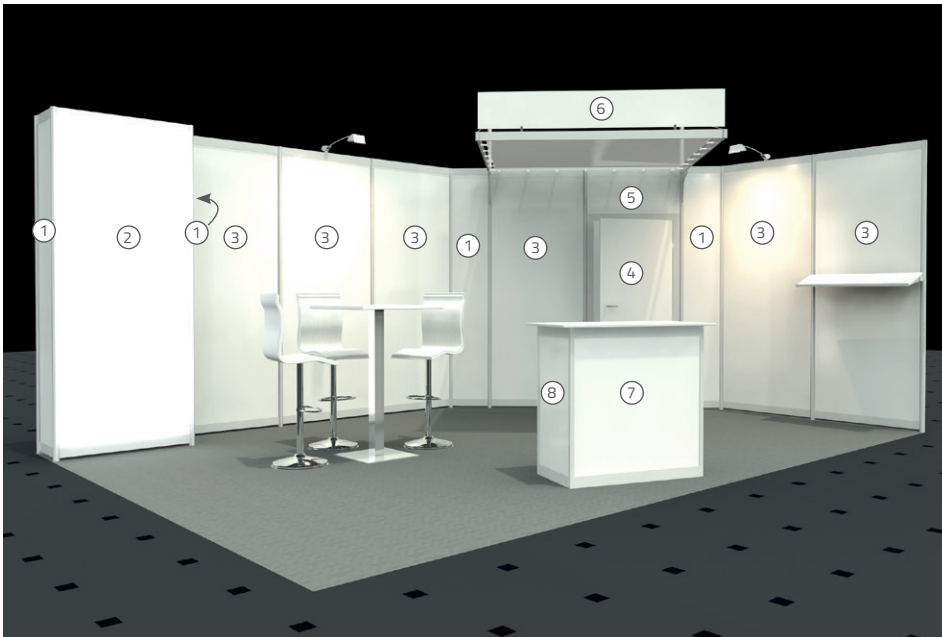

STAND CONSTRUCTION DETAILS

basic stand OCTA_Kompakt #463

Attention: Picture shows example stand – please take size and appearance of your stand from the fair documents.

wall elements

- ① slim wall #400006
- ② backlit acrylic wall #400009
- ③ standard wall #400001
- ④ cabin door #400004
- ⑤ wall over the door #400005
- ⑥ fascia board #400007
- ⑦ information desk – front #410
- ⑧ information desk – side #412

We would be pleased to submit you a non-binding offer for the **design and sticking** of your trade fair stand.

If you like to create your print data by yourself, please note:

- 4/0-coloured in **CMYK**
- printable PDF, scale **1:1** with **at least 100 dpi** (or on a scale of 1:10)
- **no crop marks/print marks, no bleed addition** (please note the dimensions on this sheet)
- **design** covering several walls has to be layouted **as separate graphic for each wall**
- **please add an overall view** of the stand, so we can see the position of each graphic
- name print data: **#article_standnumber_client_visualsize.pdf**. (Example: #400001_1B12_samplecompany_950x2380.pdf)
- **NOTE:** The **item number** is stated in the **offer**

IMPORTANT:

- all elements **extending the visual size** will be covered by the stand system.
- stand walls will be disrupted by a brace of **40 mm**